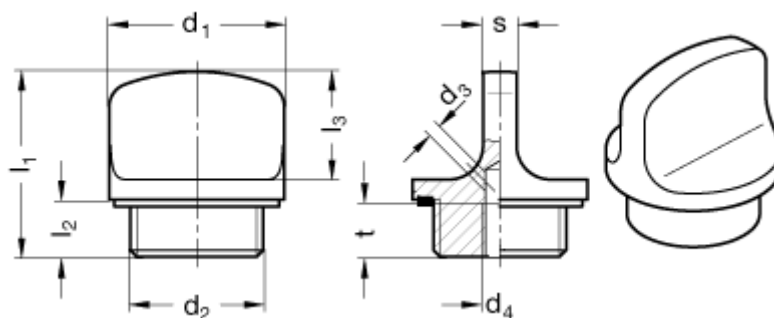

# Data Sheet

Article number: 201133526

Description: E+G Threaded plug with vent, temperatur up to 200C  
GN 442-26-G1/2-2-BL

## Measures

$d_1 = 26$

$d_2 = G 1/2$

$d_3 = 2$

$d_4 = M 5$

$l_1 = 27,5$

$l_2 = 8,5$

$l_3 = 16$